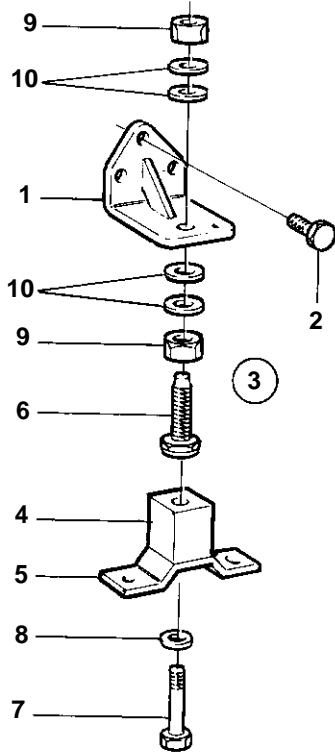

2003SOLAS,2003B-SOLAS,2003TB-SOLAS

9714

2003SOLAS,2003B-SOLAS,2003TB-SOLAS

REF	PART NO.	QTY	DESCRIPTION	NOTES
1	858379	2	Engine bracket	
2	970947	6	Screw	
3	858453	4	Adjuster screw	
4		4	· RUBBER BLOCK	
5		4	· ATTACHMENT PLATE	
6	838264	4	· Adjuster screw	
7		4	· SCREW	
8	960148	4	· Washer	
9	955806	8	Nut	
10	829893	16	Lock washer	
11	858775	1	Engine bracket	P
	858776	1	Engine bracket	S.B
12	946817	6	Screw	