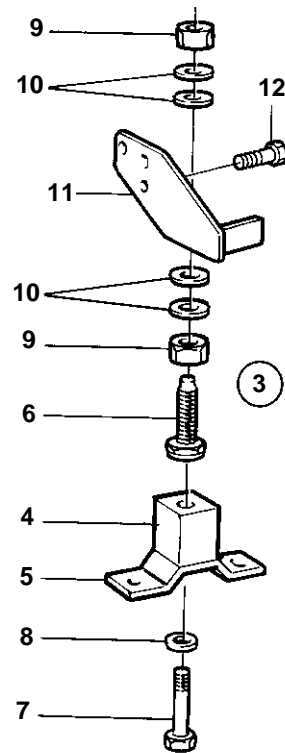

2003SOLAS,2003B-SOLAS,2003TB-SOLAS

9714

2003SOLAS,2003B-SOLAS,2003TB-SOLAS

REF	PART NO.	QTY	DESCRIPTION	NOTES
1	858379	2	Engine bracket	
2	970947	6	Screw	
3	858453	4	Adjuster screw	
4		4	· RUBBER BLOCK	
5		4	· ATTACHMENT PLATE	
6	838264	4	· Adjuster screw	
7		4	· SCREW	
8	960148	4	· Washer	
9	955806	8	Nut	
10	829893	16	Lock washer	
11	858775	1	Engine bracket	P
	858776	1	Engine bracket	S.B
12	946817	6	Screw	